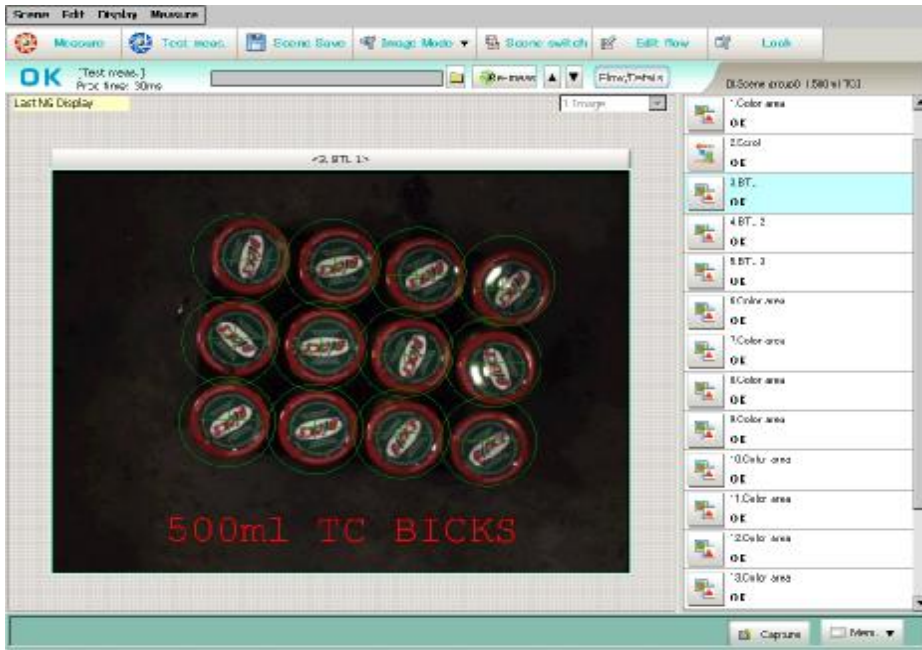

Mis-pack Detector

Checking For -

- missing cap
- tilted bottle
- unglued carton
- box orientation