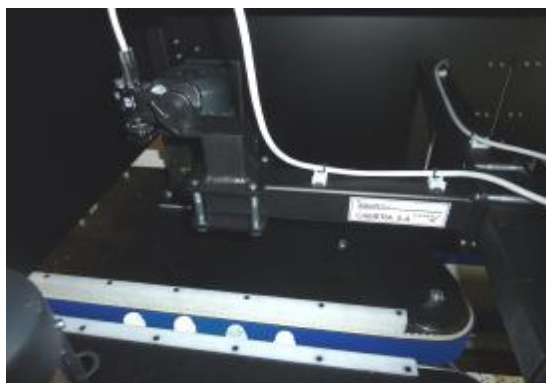

## Jencom DUALCHECK (6) Camera Bottle Inspection

- bottom contamination
- choked neck detection
- parameter trending
- black specs
- inclusions

## Two Camera Top and Bottom Inspection

- body contamination
- dimensional verification
- sidewall inspection
- height verification

## Four Camera Body and Height Inspection

- (4) camera sidewall inspection

- (2) camera top and bottom inspection