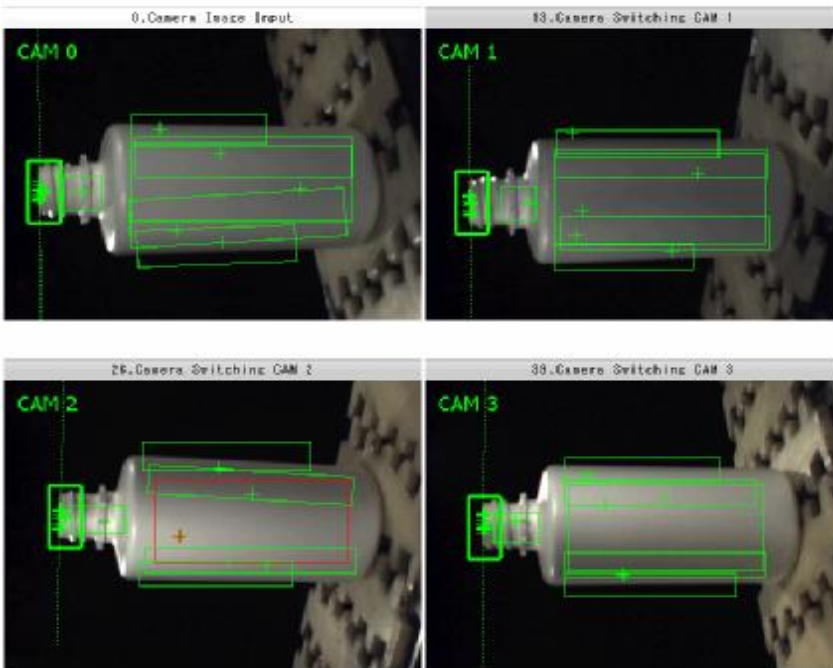

## Jencom DUALCHECK (6) Camera Bottle Inspection

- bottom contamination
- choked neck detection
- parameter trending
- black specs
- inclusions

## Two Camera Top and Bottom Inspection

- body contamination
- dimensional verification
- sidewall inspection
- height verification

## Four Camera Body and Height Inspection

- (4) camera sidewall inspection

- (2) camera top and bottom inspection