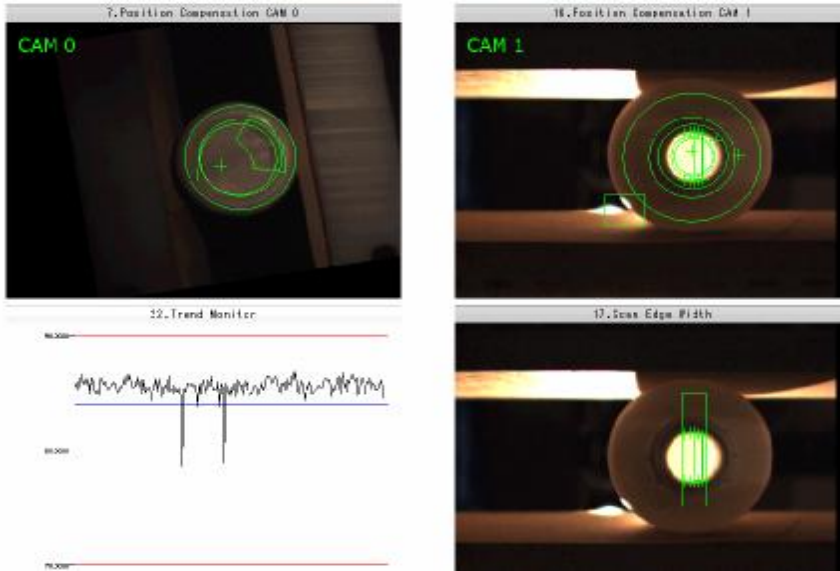

## Jencom DUALCHECK (6) Camera Bottle Inspection

- bottom contamination
- choked neck detection
- parameter trending
- black specs
- inclusions

## Two Camera Top and Bottom Inspection

- body contamination
- dimensional verification
- sidewall inspection
- height verification

## Four Camera Body and Height Inspection

- (4) camera sidewall inspection

- (2) camera top and bottom inspection