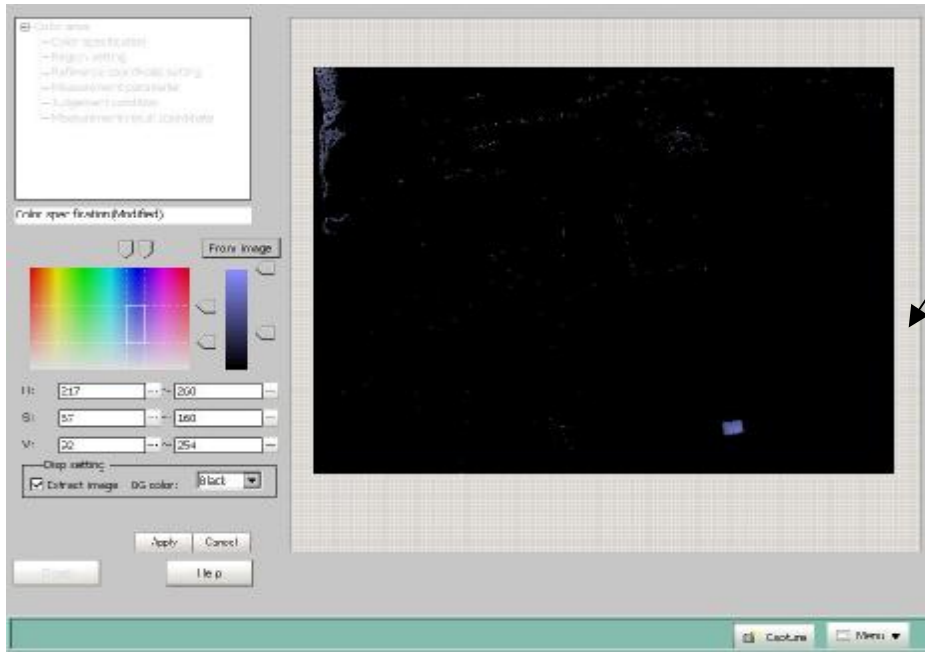

Blue Velcro Verification

© jencom 2007

LEFT SIDE VELCRO

Filtering to highlight the blue velcro on the left side.

Blue velcro is clearly visible.